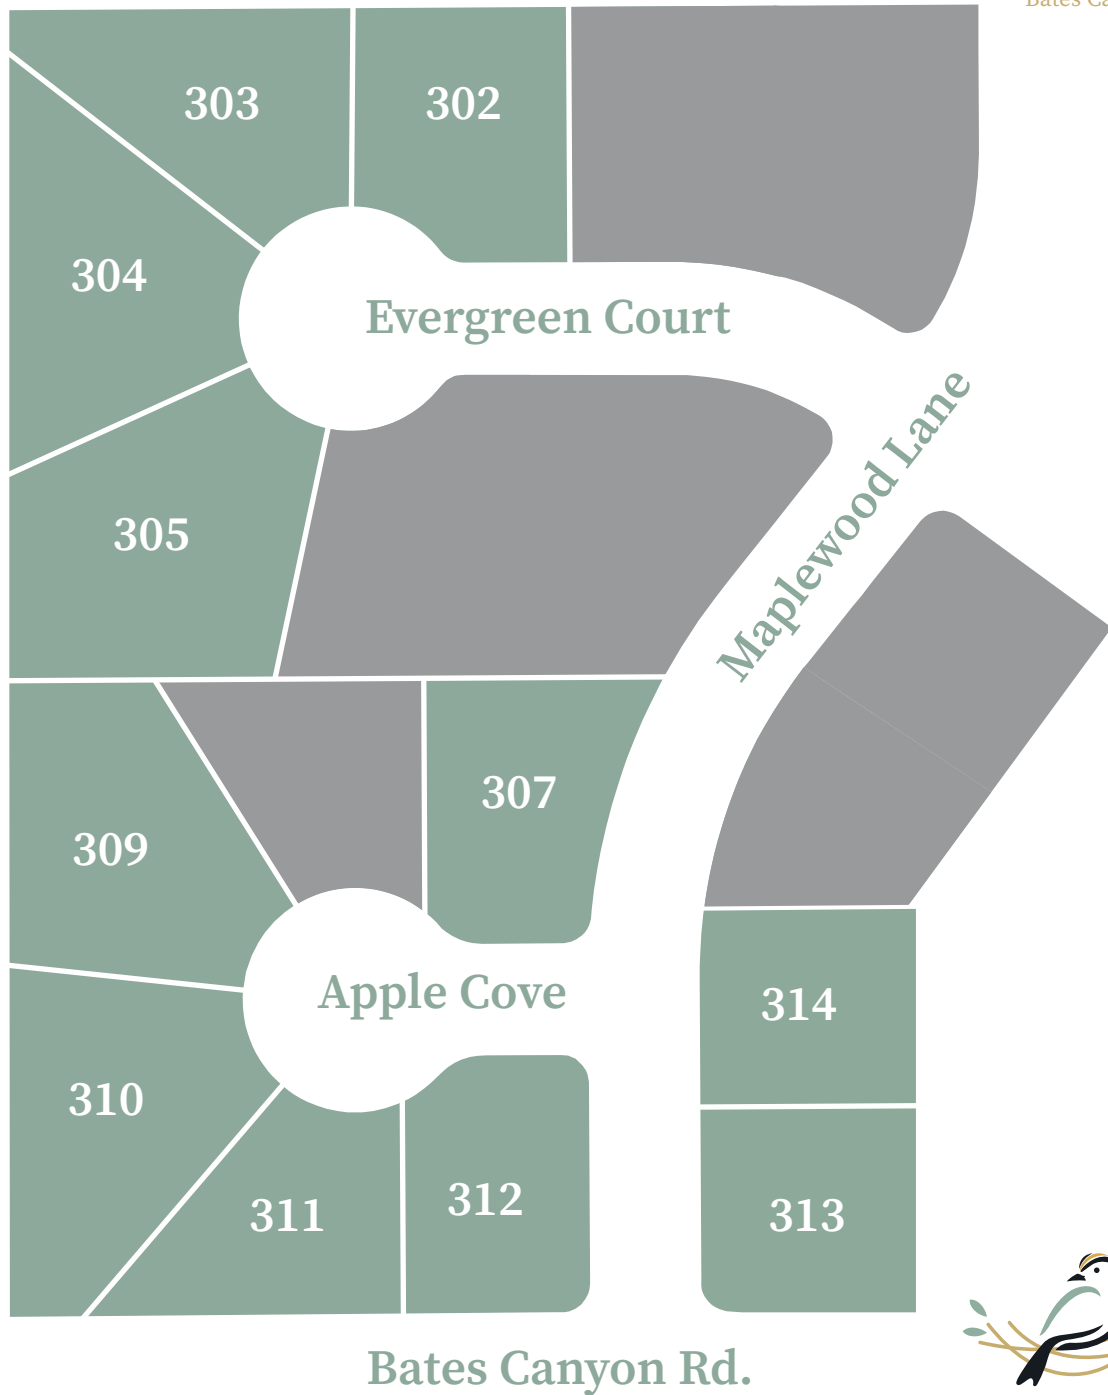

MAPLEWOOD LANE

Stansbury Park, UT

WWW.GOLDCRESTHOMES.com

PLEASE NOTE: Square footage and measurements noted are approximate. Availability are subject to change without notice. Home Layout on lot is at seller's discretion. This is not a recorded plat but is provided merely as a convenience to the prospective buyer for the purpose of locating a particular homesite. A recorded plat will be made available upon request. All information on this sheet is subject to change without notice.